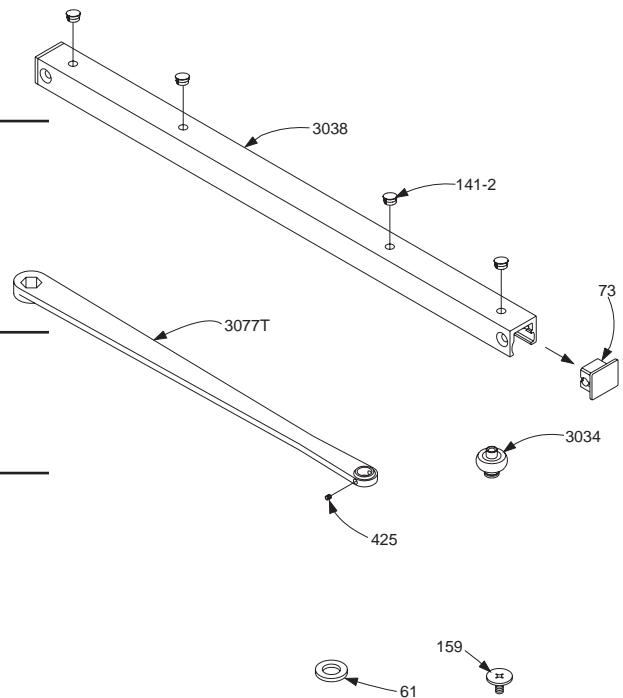

Individual Cover Parts

Individual cover parts for 4000T-72 & -72MC

4000T-31 Cover Screw F
 4000T-163 Arm Insert F
 4000T-164 Screw Insert F

Please specify finish (F), size (S), hand (H), & voltage (V) where indicated. See the latest edition of the LCN Catalog for part descriptions and specifications on many of the items shown above. List prices for items shown above can be located in the current LCN Price List.

LCN 4000T SERIES "POCKET CLOSER"

Complete Track Assemblies _____

4000T-3038 Standard Track F
Includes 4000T-73 (2), & -141-2 (4)

Individual Track Parts _____

Individual track parts for 4000T-3038

4000T-73 End Cap
4000T-141-2 Track Plug F
4000T-3034 Track Roller

Complete Arm Assemblies _____

4000T-3077T Standard Arm F
Includes 4000T-159, & -425

Individual Arm Parts _____

Individual arm parts for 4000T-3077T
4000T-61 Shaft Spacer
4000T-159 Arm Screw F
4000T-425 Roller Locking Screw
4000T-3034 Track Roller

Please specify finish (F), size (S), hand (H), & voltage (V) where indicated. See the latest edition of the LCN Catalog for part descriptions and specifications on many of the items shown above. List prices for items shown above can be located in the current LCN Price List.