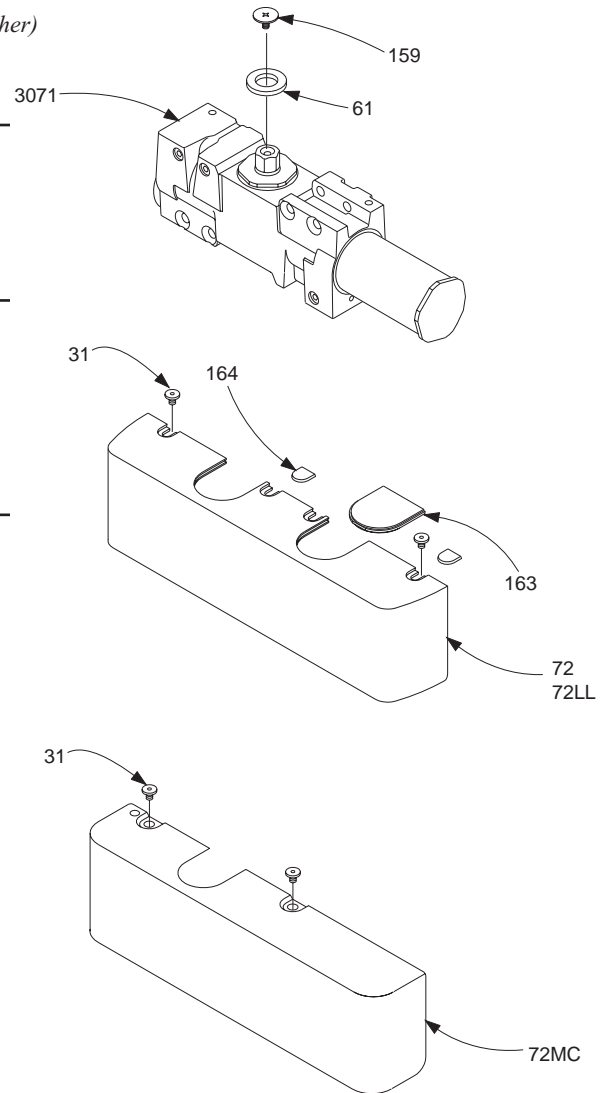

LCN 4000T SERIES "POCKET CLOSER"

Cylinder Assemblies

4003(4)T-3071 Cylinder Assembly F, S
*Includes screw pack (WMS standard – please specify other)
 Cylinder assembly is size specific (not adjustable)*

Individual Cylinder Parts

Individual cylinder parts for 4003(4)T-3071

4000T-61 Shaft Spacer
 4000T-159 Arm Screw F

Covers

4000T-72 Standard Cover F
Includes 4000T-31 (2), -163, & -164 (2)
 4000T-72MC Metal Cover F, H
Includes 4000T-31 (2)

Individual Cover Parts

Individual cover parts for 4000T-72 & -72MC

4000T-31 Cover Screw F
 4000T-163 Arm Insert F
 4000T-164 Screw Insert F

Please specify finish (F), size (S), hand (H), & voltage (V) where indicated. See the latest edition of the LCN Catalog for part descriptions and specifications on many of the items shown above. List prices for items shown above can be located in the current LCN Price List.

LCN 4000T SERIES "POCKET CLOSER"

Complete Track Assemblies _____

4000T-3038 Standard Track F
Includes 4000T-73 (2), & -141-2 (4)

Individual Track Parts _____

Individual track parts for 4000T-3038

4000T-73 End Cap
4000T-141-2 Track Plug F
4000T-3034 Track Roller